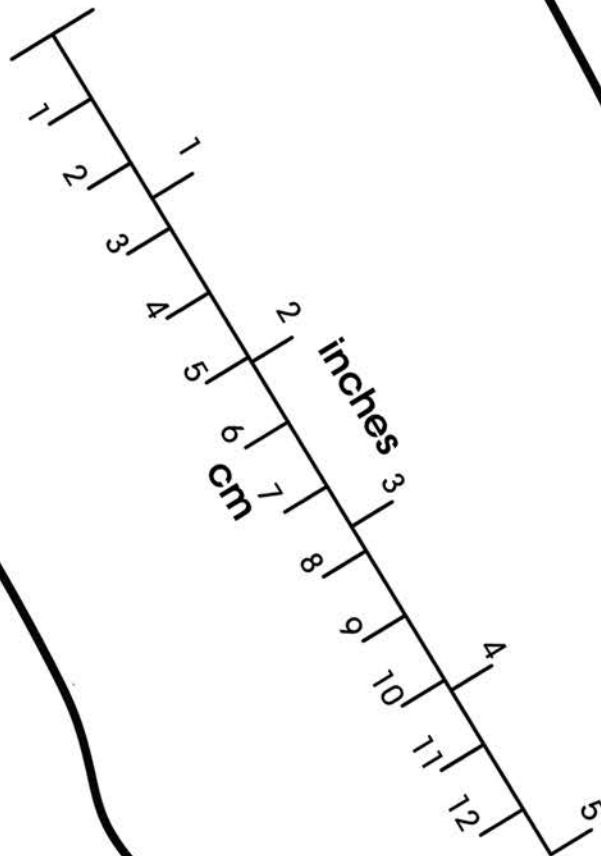

Z-Trail - Veracruz - Naboso

XEROSHOES®
Live Life Feet First!

Z-Trail / Veracruz / Naboso

Women's 12

length - up to
282 mm / 11 1/8 inches

1. Print this page at ACTUAL SIZE (100% scale).

Compare the scale marker on this page with a ruler.

If the scale isn't correct, your Xero Shoes will not fit correctly, so adjust accordingly.

2. Position your bare foot on this page inside the outline.

If your foot extends past the border, try a larger size.

If there is more than 1/4" (6mm) of space past your heel and the front of your toes, try a smaller size.

If this is too narrow, try a "men's" size.

For more information about measuring and sizing, visit: www.XeroShoes.com/xerofit