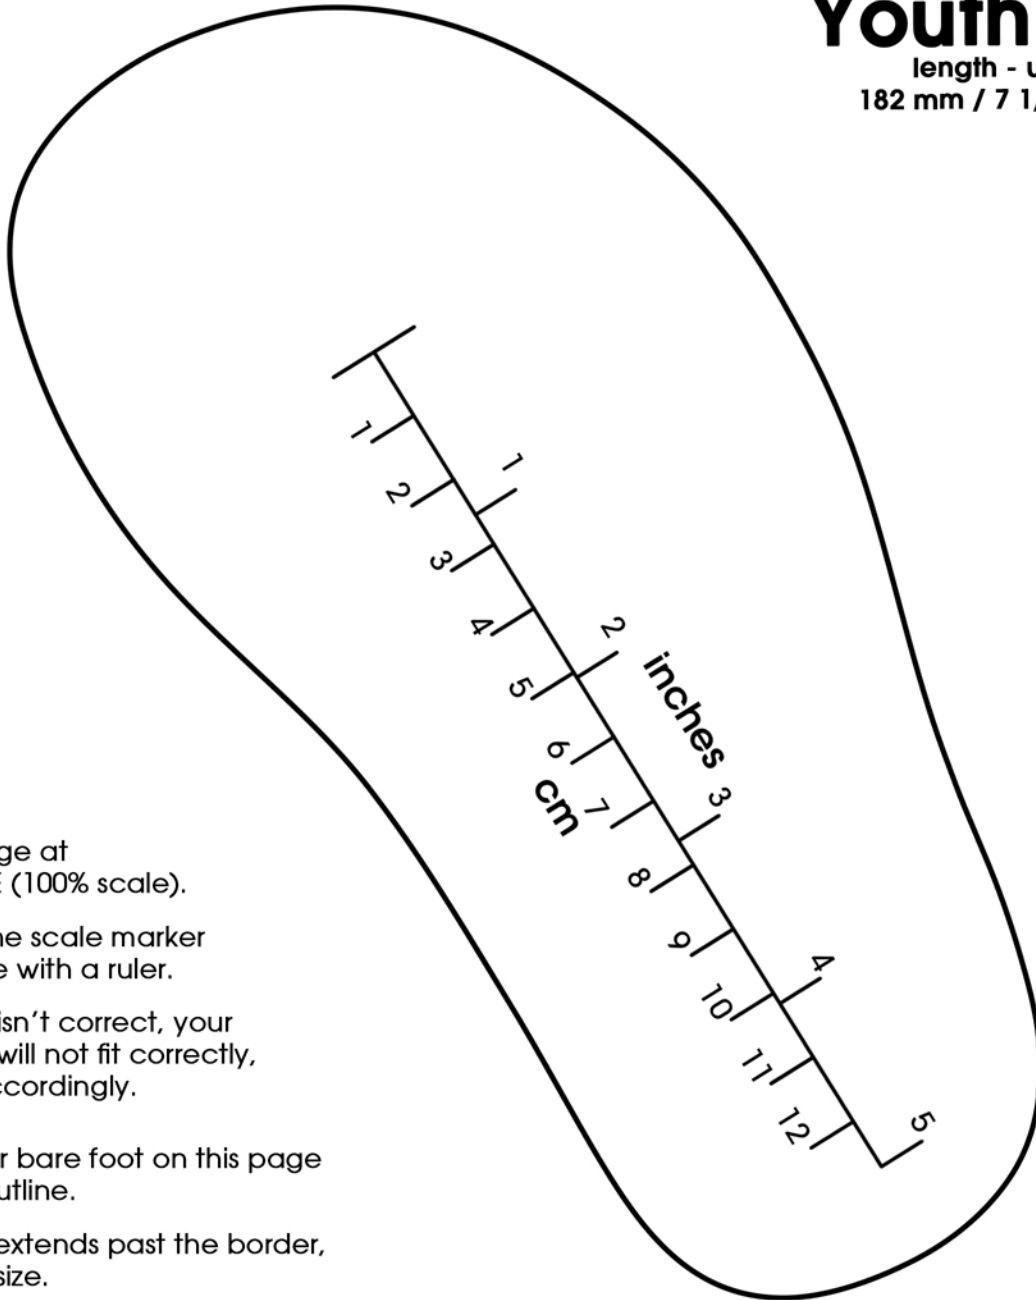

— Z-Trail —

Youth 12c

length - up to
182 mm / 7 1/8 inches

1. Print this page at ACTUAL SIZE (100% scale).

Compare the scale marker on this page with a ruler.

If the scale isn't correct, your Xero Shoes will not fit correctly, so adjust accordingly.

2. Position your bare foot on this page inside the outline.

If your foot extends past the border, try a larger size.

If there is more than 1/4" (6mm) of space past your heel and the front of your toes, try a smaller size.